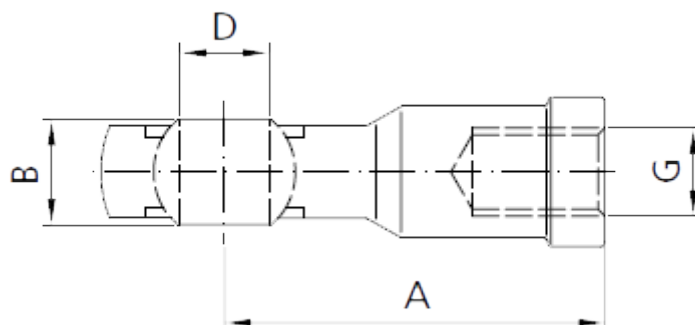

Article number: 04HAG43V2

Description: Stabilus Industry Line Ledhoved Stainless steel AISI303/304
Type AG43V2 M10, Ø10 mm, B=14 mm

Measures

A = 43

B = 14

C = 17

D = 10

G = M10